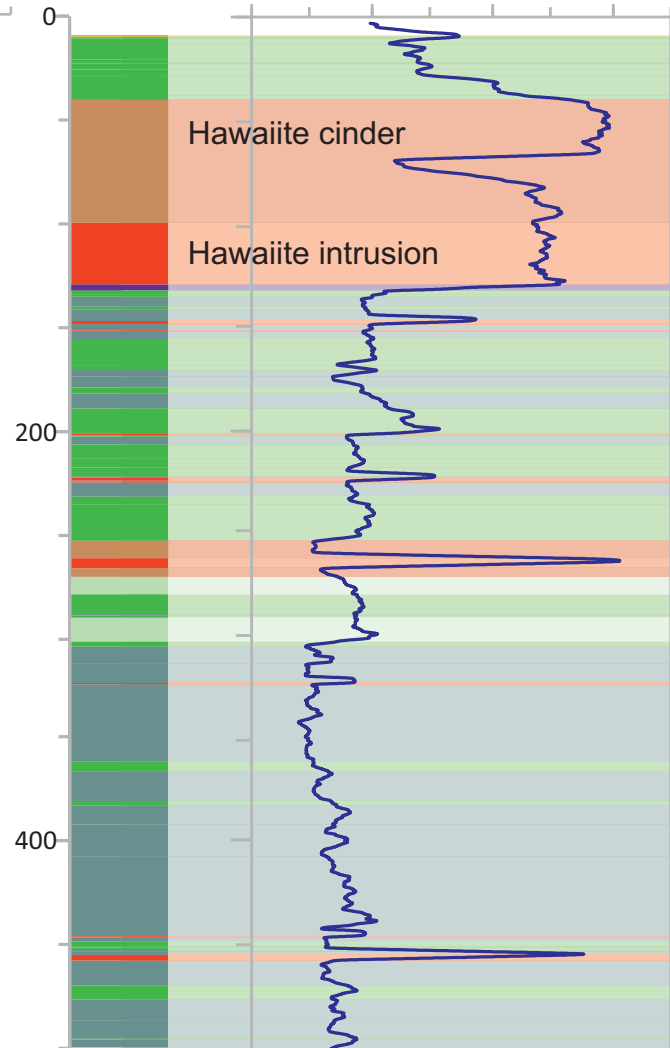

# PTA2

# KMA1

(a) Gamma (API)

(b) Gamma (API)

(c) Gamma (API)

(d) Gamma (API)

- |   |              |   |                      |
|---|--------------|---|----------------------|
|  | Pāhoehoe     |  | Ash/soil             |
|  | 'A'ā         |  | Conglomerate/breccia |
|  | Transitional |  | Sandstone            |
|  | Cinder       |  | Intrusions           |