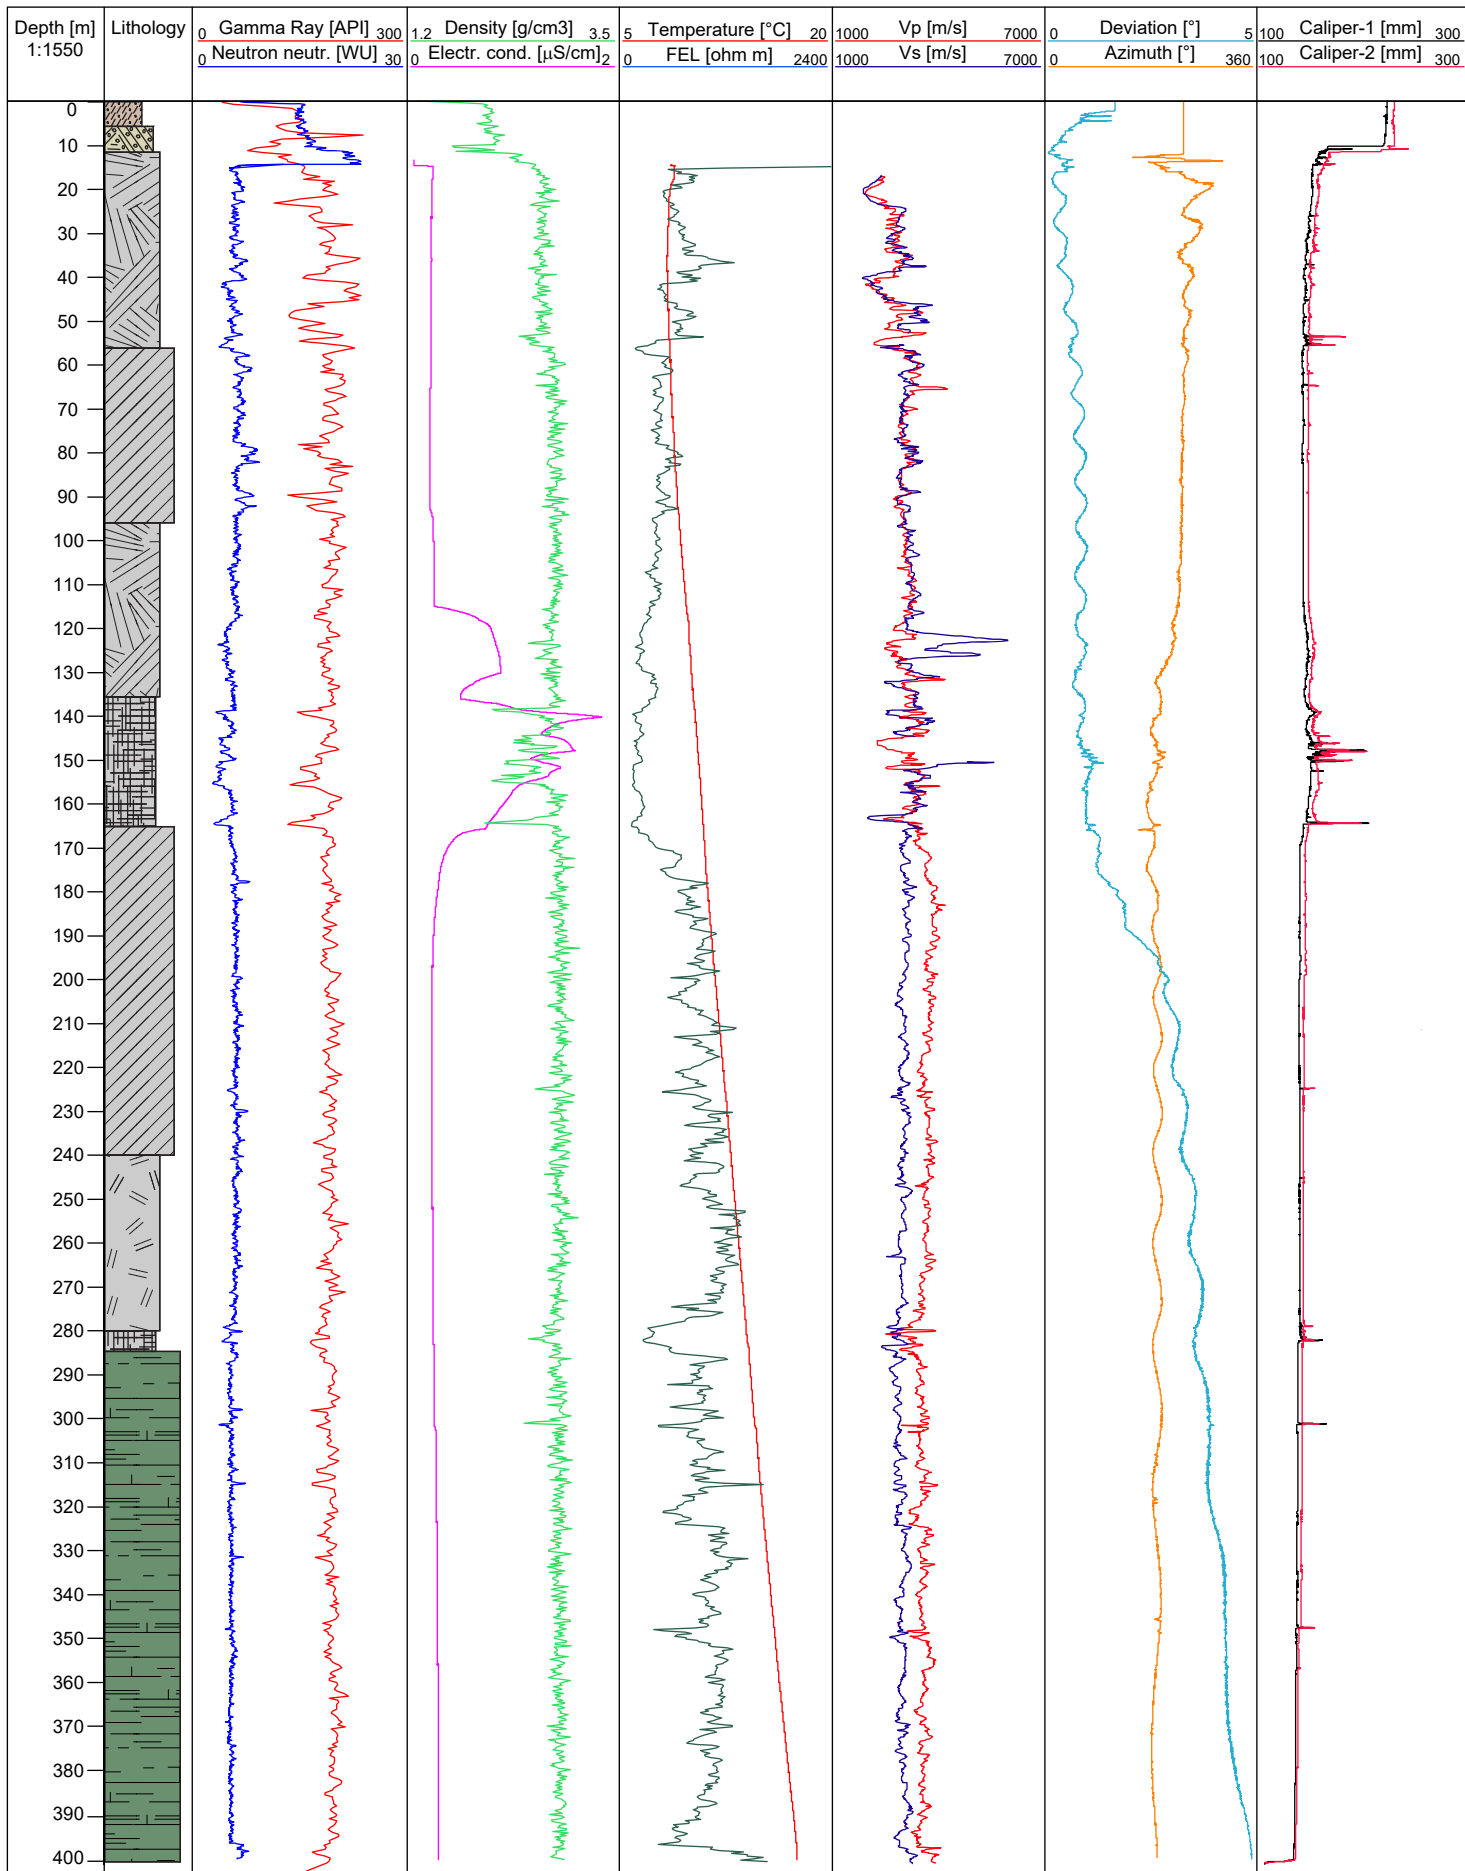

S1 Landwüst borehole

Legend

- | | | | |
|---------------------------------|-----------------------------------|-----------------------------|---------------------------|
| Silty-sandy matrix | Silt phyllite intensely fractured | Silt phyllite compact | Silt phyllite-mica schist |
| Sand-silty phyllite with gravel | Silt phyllite brittle | Silt phyllite fracture zone | |