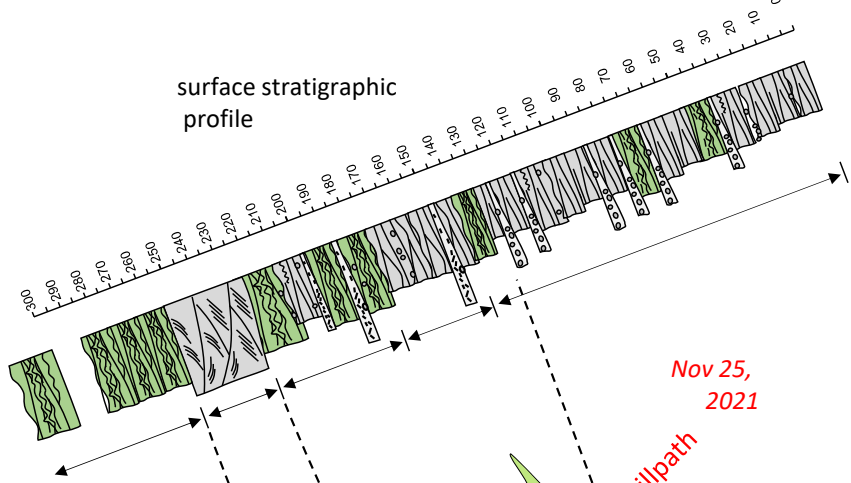

surface stratigraphic profile

Nov 25, 2021

drillpath

largely unexposed

TD 280.2 m;  
Jan 26, 2022

older  
younger