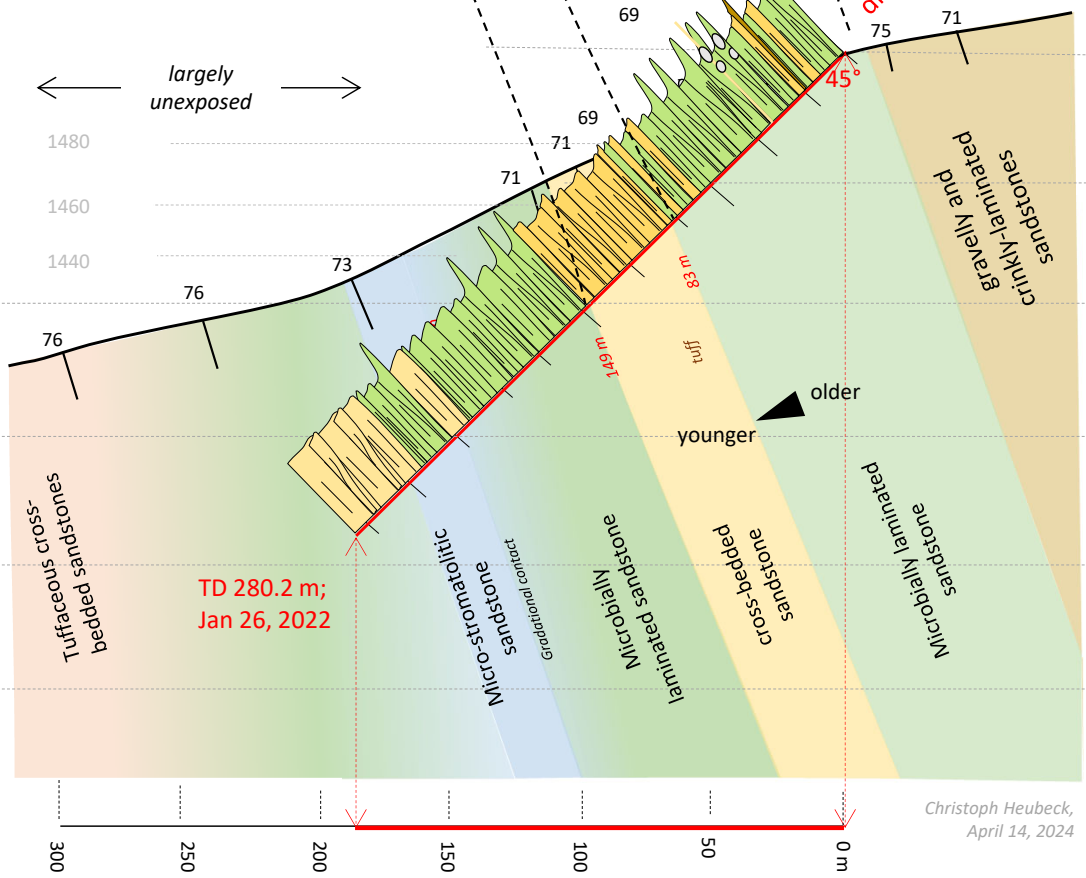

surface stratigraphic profile

Nov 25, 2021

drillpath

largely unexposed

TD 280.2 m;  
Jan 26, 2022

older  
younger